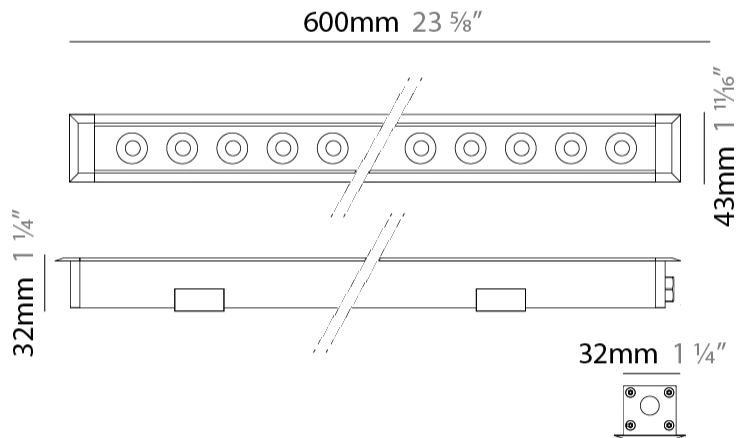

PROJECT	_____
TYPE	_____
SPECIFIER	_____
QUANTITY	_____
DATE	_____

MINI CORNICHE RECESSED

E9I638- _____ - _____
base number   Finish   Lens
                         Options   Options

1. To build a product code in our configurator select the specify button on the base model # product page
2. To build a manual product code on this datasheet choose from the options listed below in blue font and add the suffix to the base model #

GENERAL

Series: Mini Corniche
Brand: Platek
Division: Exterior
Mounting Type: Recessed
Mounting Location: In-Ground
Subcategory: Walk Over

PHYSICAL

Shape: Rectangle
Length (mm): 620
Length (in): 24 7/16
Width (mm): 43
Width (in): 1 11/16
Depth (mm): 32
Depth (in): 1 1/4
Light Distribution: Uplight
Diffuser: Tempered Glass - 5mm / 3/16" thick
Gasket: Gore-Tex valve to prevent condensation
Fixture Finish: [BLK](#) / [WHI](#) / [GRY](#) / [COR](#) / [ANT](#) / [BRZ](#)
Fixture Material: Extruded Aluminum

ELECTRICAL

Lamp Type: LED
Total Output Wattage (W): 23
Dimming: Bluetooth technology or DMX
Control Gear: DMX
Driver Included: No
Driver Location: Remote
Driver Type: Constant Current - Universal
Driver Class: Class 2
Input Voltage (V): 120 - 277
Constant Current (MA): 500

LED

Number of LEDs: 16
Color Temperature (°K): RGBW
CRI: >80 CRI
Lamp Life (hrs): 60000
Special LEDs offerings: RGBW

OPTICAL

Optic°: [28](#) / [47](#) / [ELL](#)

RATINGS AND CERTIFICATIONS

Certified By: Certified for North American Standards
IP rating: IP67
IK Rating: IK07
Bug Rating: B1 U0 G0